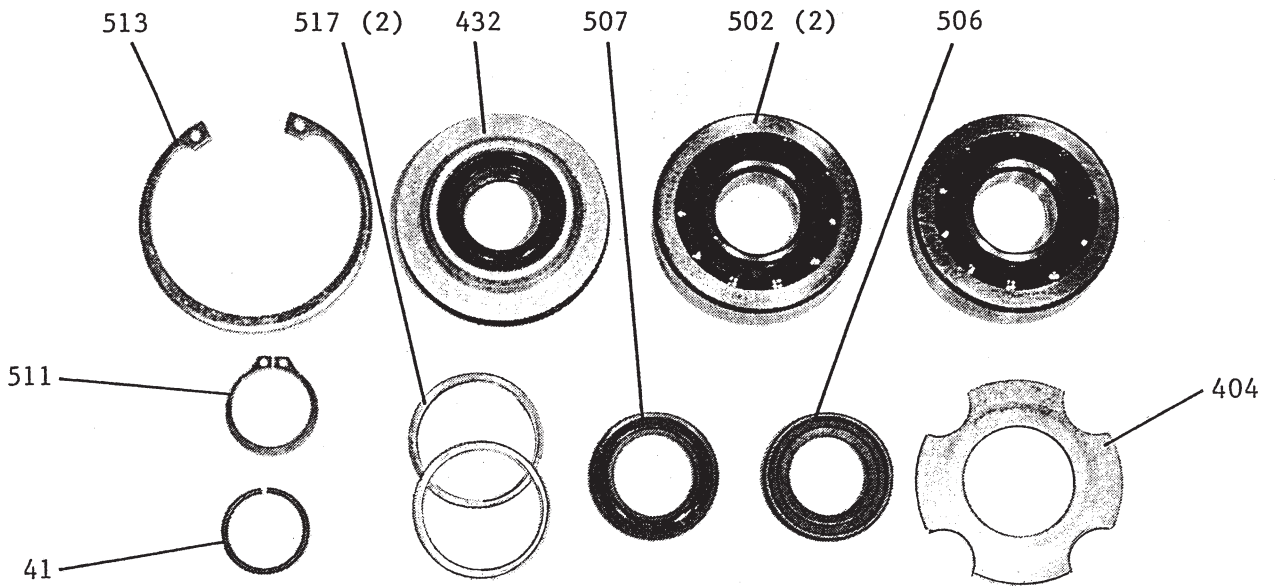

LARGE SERIES

SEAL, SNAP & "O" RING KIT 462

BEARING, SEAL, SNAP & "O" RING KIT 462.1

LARGE SERIES

BEARING, SEAL, SNAP & "O" RING KIT 462.2

(MODEL L50 ONLY)
BEARING, SEAL, SNAP & "O" RING KIT 146

LARGE SERIES

BACKFIT KIT (5305 BRG TO 7305 BRG) 468

BEARING, SEAL, SNAP & "O" RING KIT 429