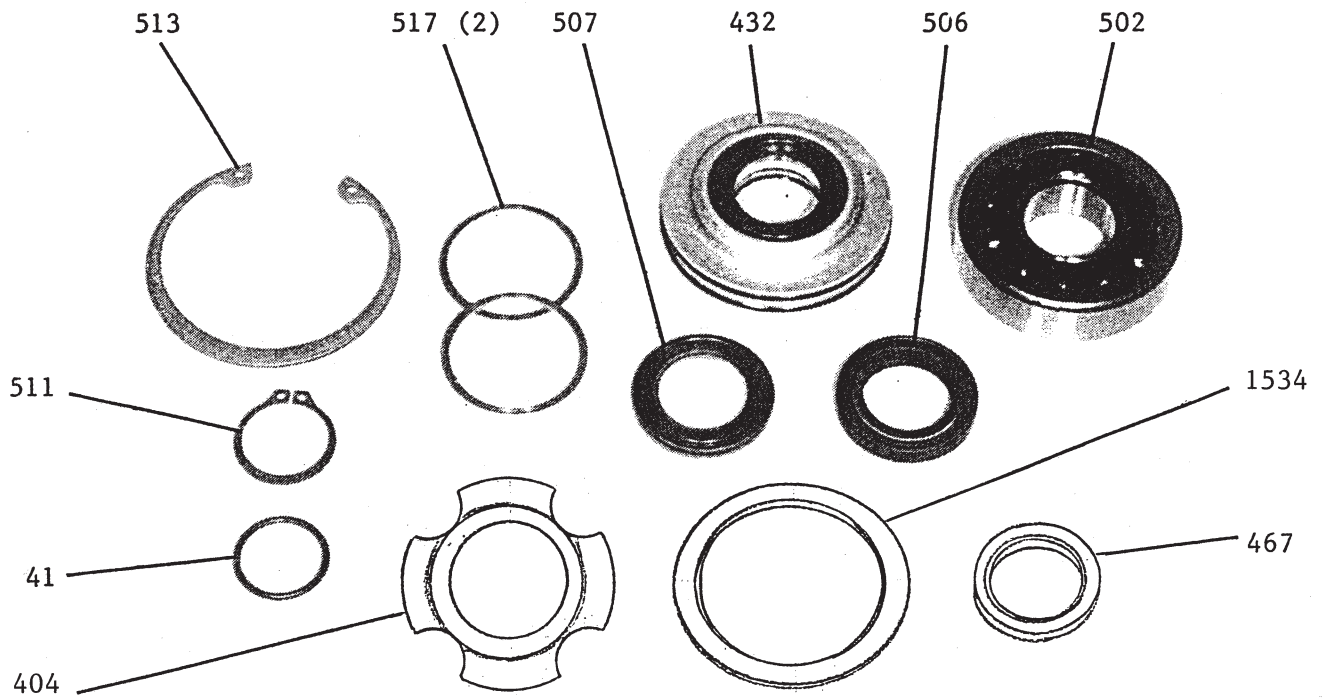

LARGE SERIES

SEAL, SNAP & "O" RING KIT 462

BEARING, SEAL, SNAP & "O" RING KIT 462.1

LARGE SERIES

BEARING, SEAL, SNAP & "O" RING KIT 462.2

(MODEL L50 ONLY)
BEARING, SEAL, SNAP & "O" RING KIT 146

LARGE SERIES

BACKFIT KIT (5305 BRG TO 7305 BRG) 468

BEARING, SEAL, SNAP & "O" RING KIT 429