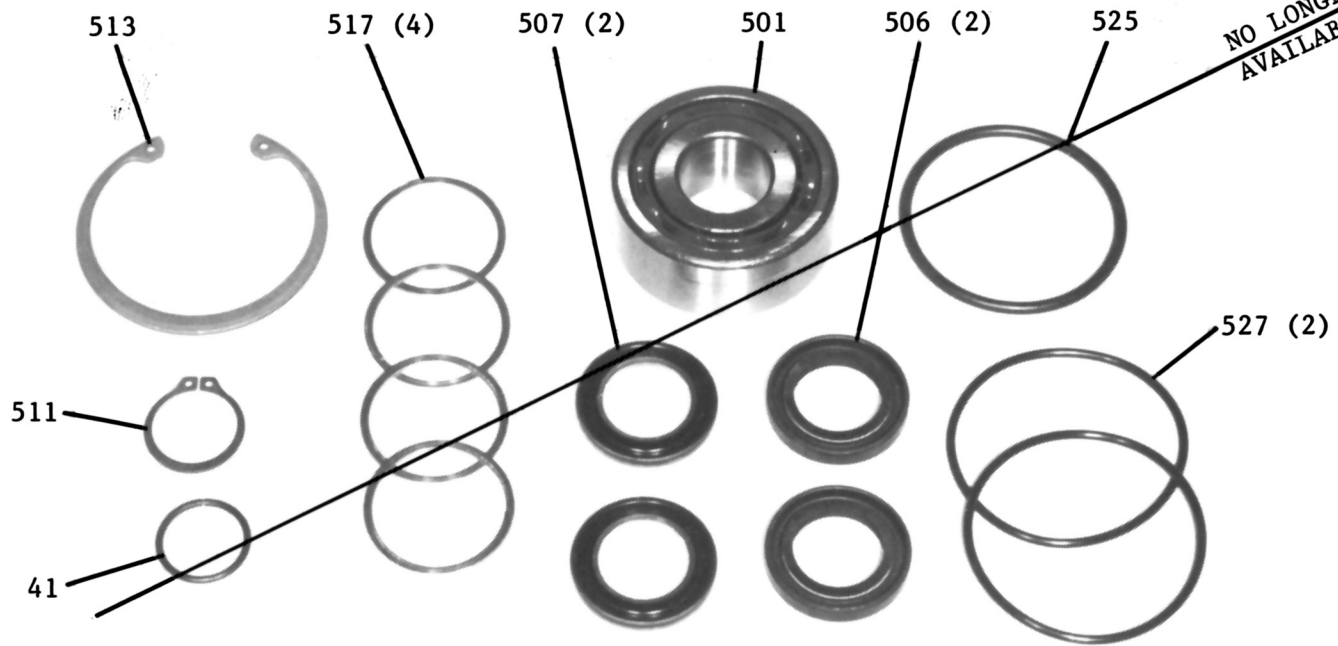

LARGE SERIES

SEAL, SNAP & "O" RING KIT 462

BEARING, SEAL, SNAP & "O" RING KIT 462.1

LARGE SERIES

BEARING, SEAL, SNAP & "O" RING KIT 462.2

(MODEL L50 ONLY)
BEARING, SEAL, SNAP & "O" RING KIT 146

LARGE SERIES

BACKFIT KIT (5305 BRG TO 7305 BRG) 468

BEARING, SEAL, SNAP & "O" RING KIT 429