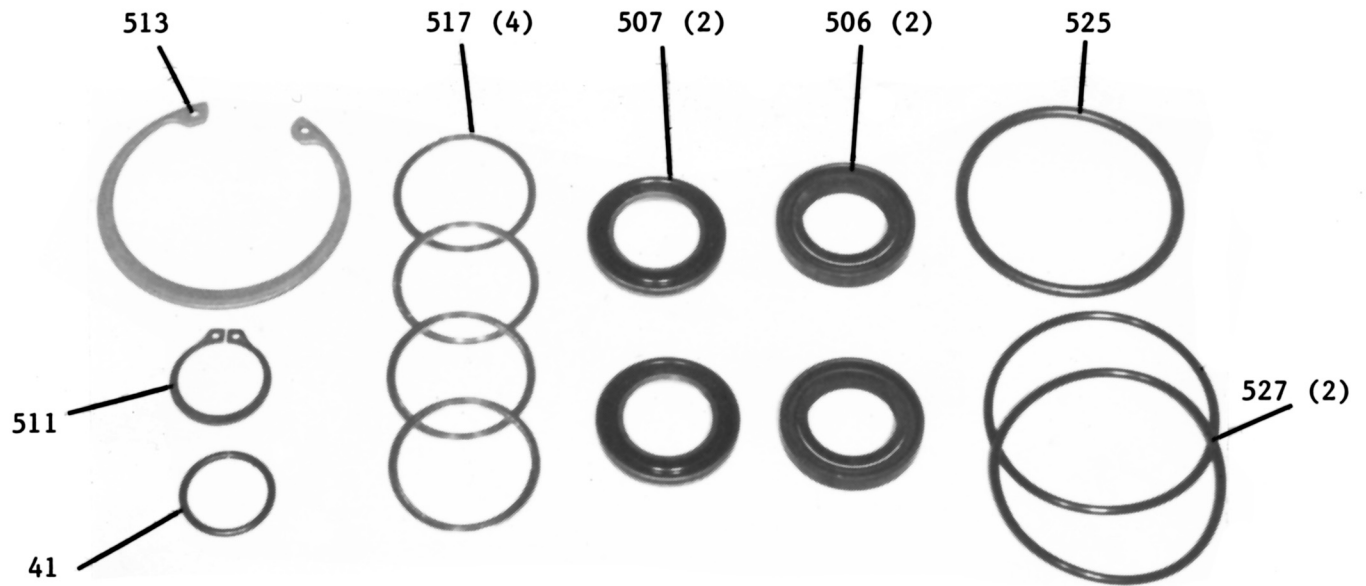

LARGE SERIES

SEAL, SNAP & "O" RING KIT 462

BEARING, SEAL, SNAP & "O" RING KIT 462.1

LARGE SERIES

BEARING, SEAL, SNAP & "O" RING KIT 462.2

(MODEL L50 ONLY)
BEARING, SEAL, SNAP & "O" RING KIT 146

LARGE SERIES

BACKFIT KIT (5305 BRG TO 7305 BRG) 468

BEARING, SEAL, SNAP & "O" RING KIT 429