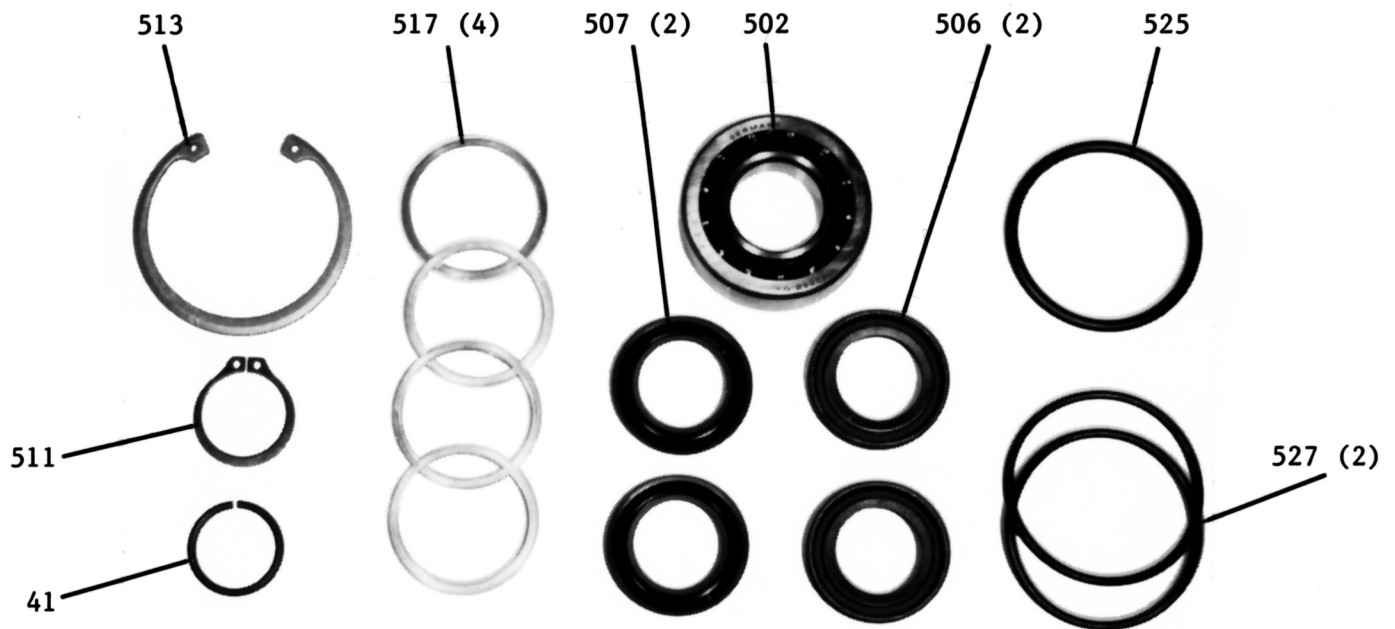

LARGE SERIES

SEAL, SNAP & "O" RING KIT 462

BEARING, SEAL, SNAP & "O" RING KIT 462.1

LARGE SERIES

BEARING, SEAL, SNAP & "O" RING KIT 462.2

(MODEL L50 ONLY)
BEARING, SEAL, SNAP & "O" RING KIT 146

LARGE SERIES

BACKFIT KIT (5305 BRG TO 7305 BRG) 468

BEARING, SEAL, SNAP & "O" RING KIT 429