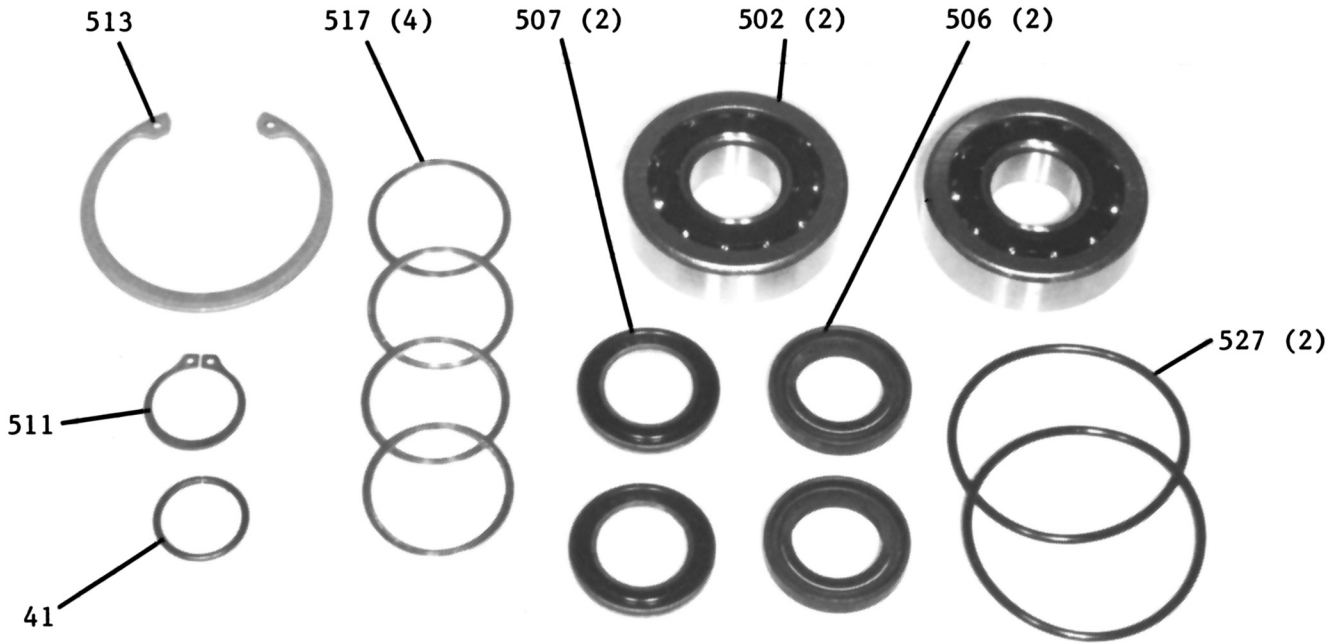

LARGE SERIES

SEAL, SNAP & "O" RING KIT 462

BEARING, SEAL, SNAP & "O" RING KIT 462.1

LARGE SERIES

BEARING, SEAL, SNAP & "O" RING KIT 462.2

(MODEL L50 ONLY)
BEARING, SEAL, SNAP & "O" RING KIT 146

LARGE SERIES

BACKFIT KIT (5305 BRG TO 7305 BRG) 468

BEARING, SEAL, SNAP & "O" RING KIT 429