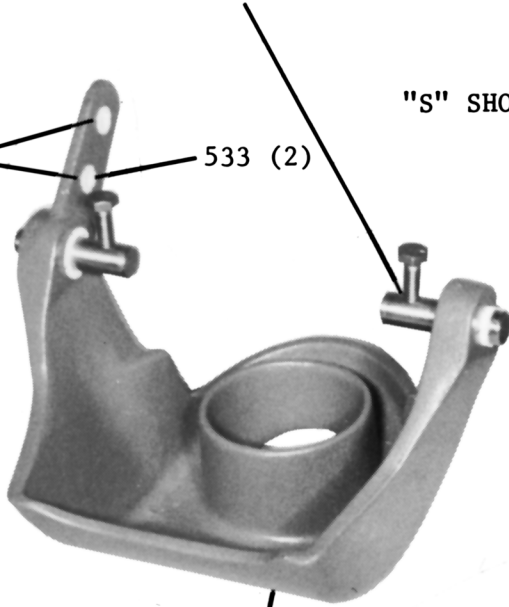

LARGE SERIES

PIN 823 (2)
 NYLINER 536 (2)
 BOLT 574 (2)

PIN 148 (2)
 NYLINER 534 (2)
 RUBBER SLV 37 (2)
 BOLT 574.1 (2)

All
 OTHER
 SHOWN

"S" SHOWN

BEFORE CAM GATE

REVERSE GATE
 Pivot bushings in gate
 See Table Below

REVERSE GATE
 Pivot bushings in main hsg
 See Table Below

<u>MODEL</u>	<u>GATE ONLY</u>	<u>GATE ASSY</u>	<u>MODEL</u>	<u>GATE ONLY</u>	<u>GATE ASSY</u>
(except S) All OTHER	828 2 HOLES	837	(except S) All	110 2 HOLES	145
S	829 1 HOLE	840	S	431 1 HOLE	435