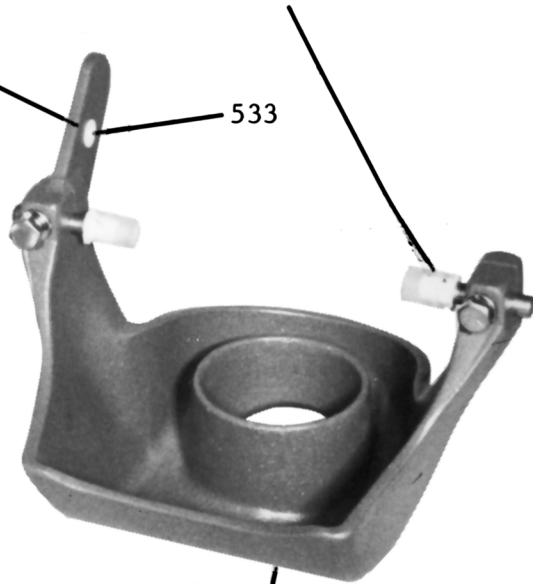

LARGE SERIES

PIN 823 (2)
 NYLINER 536 (2)
 BOLT 574 (2)

PIN 148 (2)
 NYLINER 534 (2)
 RUBBER SLV 37 (2)
 BOLT 574.1 (2)

All
 OTHER
 SHOWN

"S" SHOWN

BEFORE CAM GATE

REVERSE GATE
 Pivot bushings in gate
 See Table Below

REVERSE GATE
 Pivot bushings in main hsg
 See Table Below

<u>MODEL</u>	<u>GATE ONLY</u>	<u>GATE ASSY</u>	<u>MODEL</u>	<u>GATE ONLY</u>	<u>GATE ASSY</u>
(except S) All OTHER	828 2 HOLES	837	(except S) All	110 2 HOLES	145
S	829 1 HOLE	840	S	431 1 HOLE	435