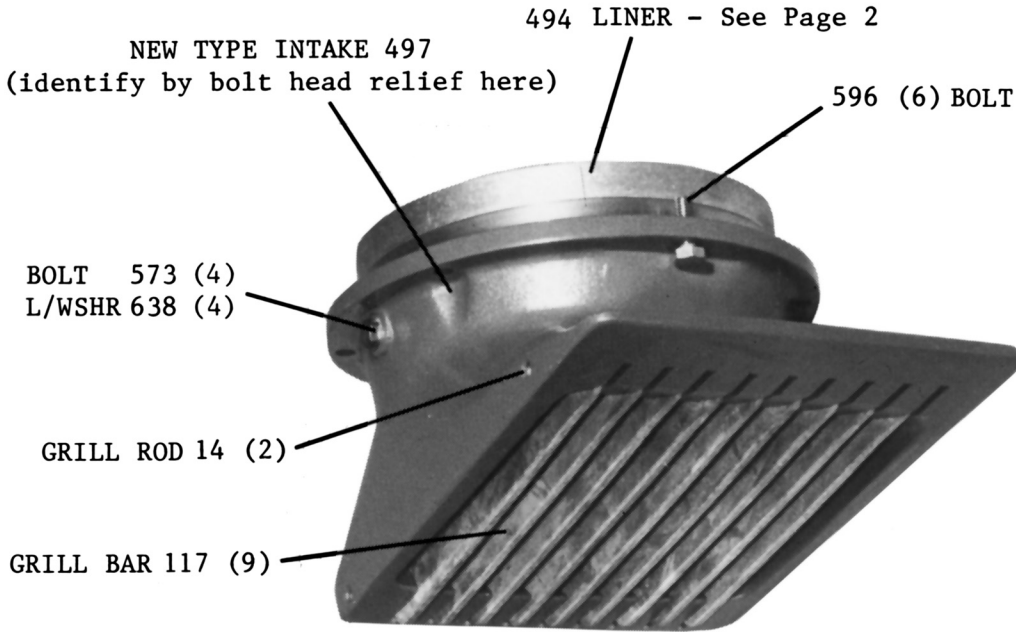

LARGE SERIES

INTAKE ASSY  
 7 3/8" - 141.4  
LINER 2-11/16" HIGH  
 with 4 holes

INTAKE ASSYS  
 6 5/8" - 141.1  
 6 7/8" - 141.2  
 7 3/16" - 141.3  
 7 3/8" - use any  
 of the 3 above  
 without liner  
LINERS 3 1/4" HIGH  
 with 2 holes