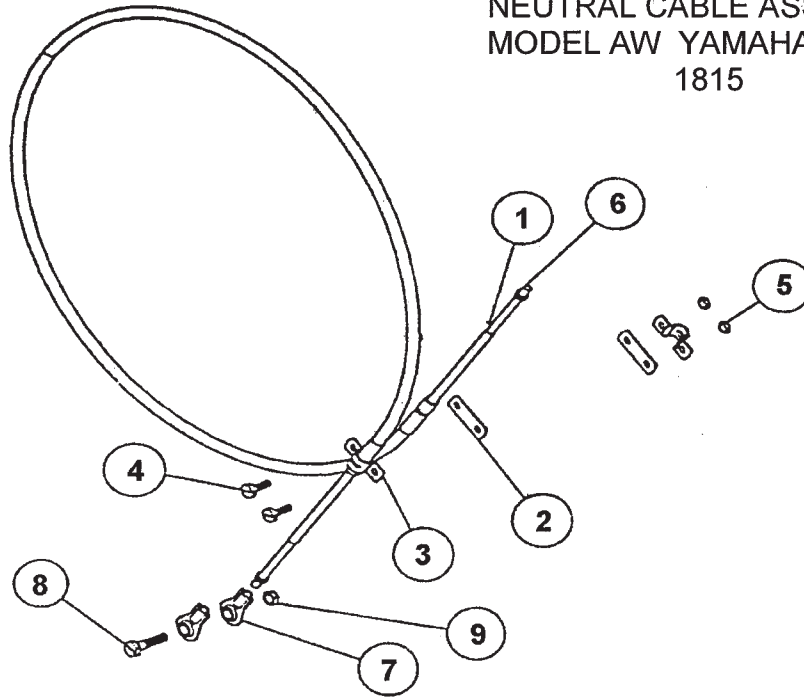

LARGE SERIES

NEUTRAL CABLE ASSEMBLY
MODEL AW YAMAHA, AY HONDA
1815

REF	QTY	PART NO.	DESCRIPTION
1	1	556	CABLE 6 FT MOR 33C SUPREME
2	2	542	SHIM MORSE AO35777
3	2	543	CLAMP CHRYS 154317
4	2	561.1	FIL HD SLOTTED 10-24 X 3/4
5	2	619	NYLOC 10-24
6	2	621.1	HEX NUT 10-32 JAM
7	2	553.2	BALL END 1/4 X 10-32 CABLE
8	1	585	BOLT HEX HD 1/4-20 X 1 1/4
9	1	623	NYLOC 1/4-20