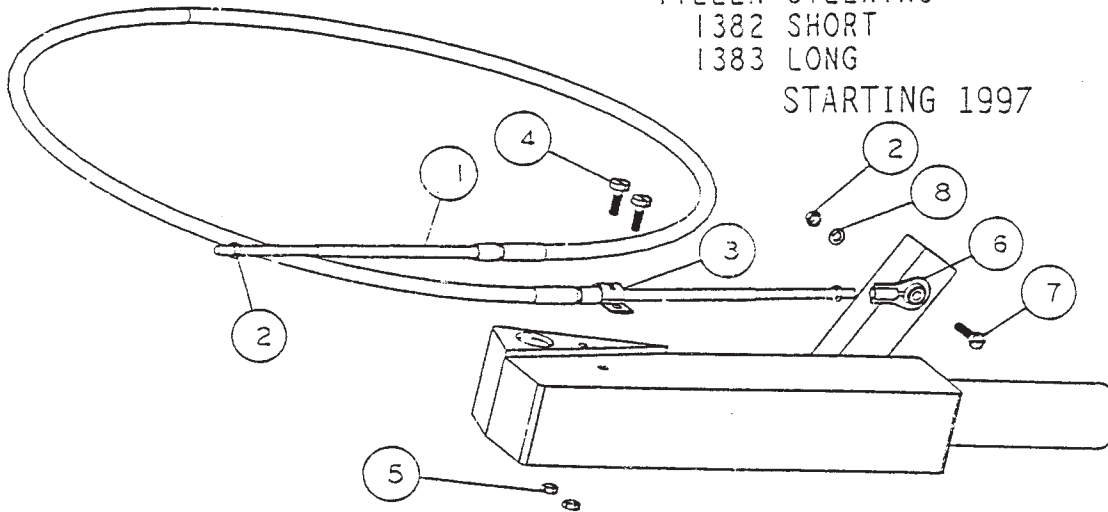

SHIFT HANDLE ON PORT SIDE OF
TILLER STEERING HANDLE-YAMAHA

SHIFT CABLE ASSEMBLY
YAMAHA MODEL AJM,Y
TILLER STEERING
1382 SHORT
1383 LONG
STARTING 1997

REF	QTY	PART No	DESCRIPTION
1	1	547	CABLE 4 FT MOR 33C SUPREME SHORT
1	1	547.1	CABLE 4½ FT MOR 33C SUPREME LONG
2	3	621.1	HEX NUT 10-32 JAM
3	1	543	CLAMP CHRYS 154317
4	2	561	FIL HD SLOTTED 10-24 X 5/8
5	2	619	NYLOC 10-24
6	1	553.1	BALL END No. 10X10-32 CABLE
7	1	558.4	BOLT HEX HD 10-32 X 3/4
8	1	637	WASHER SPRING LOCK No. 10