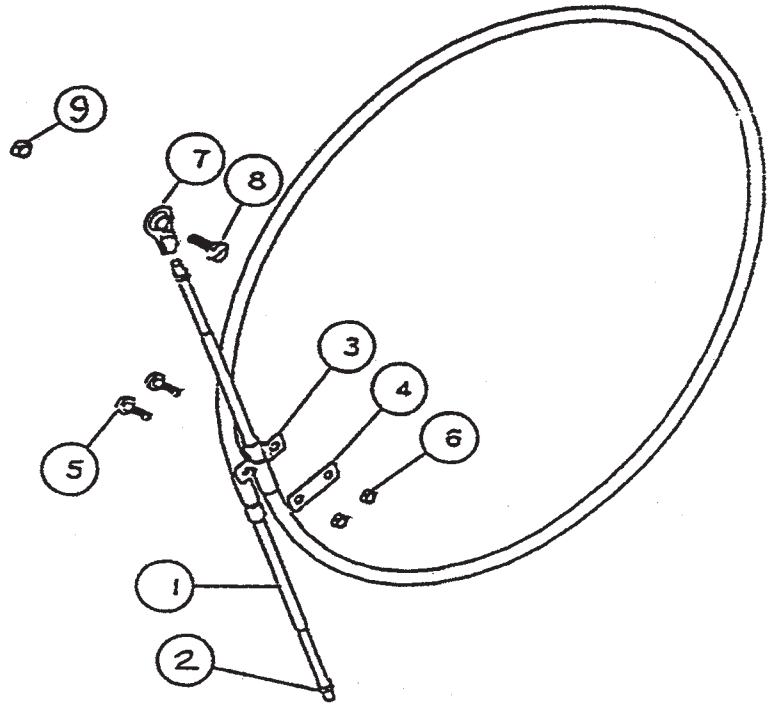

LARGE SERIES

NEUTRAL CABLE ASSEMBLY
 AA6P, HPDI, AQ, AJSM06-43
 1566.3

REF	QTY	PART NO.	DESCRIPTION
1	1	547.2	CABLE 5 FT MOR 33C SUPREME
2	2	621.1	HEX NUT 10-32 JAM
3	1	543	CLAMP CHRYS 154317
4	1	542	SHIM MORSE AO35777
5	2	561.1	SCREW #10-24 X 3/4
6	2	619	NYLOC #10-24
7	1	553.2	BALL END 1/4X10-32 CABLE
8	1	585	BOLT HEX HD 1/4-20 X 1 1/4
9	1	623	NYLOC 1/4-20