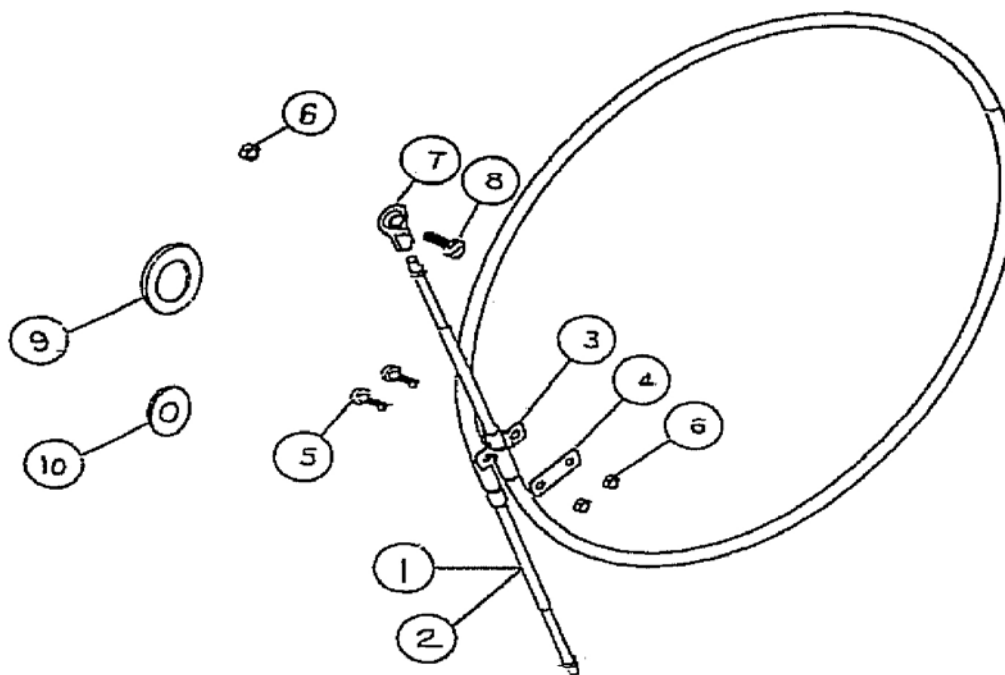

SIZE	TORQUE
1/4-20 (M6)	8-9 FT-LBS
5/16-18 (M8)	12 FT-LBS
3/8-16 (M10)	22 FT-LBS

TILLER STEERING – SEE PAGE 34.2

SHIFT CABLE ASSY 1566.1 SHORT

SHIFT CABLE ASSY 1566.2 LONG

- BEARING AND SEAL KIT #804
- REVERSE GATE KIT COMPLETE #1222.01
- REVERSE GATE HARDWARE KIT #1222NG
- INTAKE ASSEMBLY #1447.01
- INTAKE STUD KIT #1329
- IMPELLER HARDWARE KIT #947
- HARDWARE BAG #758.7
- FLUSH FITTING #1065

MEDIUM SERIES
 SHIFT CABLE ASSEMBLY
 SHIFT HANDLE ON
 STARBOARD SIDE OF TILER STEERING HANDLE
 AJS-43 1566.1
 AJS-43 1566.2

REF	QTY	PART NO.	DESCRIPTION
1	1	547.1	CABLE 4 1/2 FT MOR 33C SUPREME SHORT
2	1	547.2	CABLE 5 FT MOR 33C SUPREME LONG
3	1	543	CLAMP CHRYS 154317
4	1	542	SHIM MORSE 1035777
5	2	558	FIL HD SLOTTED 10-32 X 1 1/4
6	3	621	NYLOC 10-32
7	1	553.1	BALL END #10 X 10-32 CABLE
8	1	1567	SCREW HEX HD 10-32 X 3/4 MOD
9	1	1568	SHIM WASHER LARGE
10	1	1569	SHIM WASHER SMALL

TILLER SHIFT CABLE ASSY

YAMAHA STARTING 2006

1856 SHORT

1857 LONG

REF	QTY	PART NO.	DESCRIPTION
1	1	547.1	CABLE 4 1/2 FT MOR 33C SUPREME LONG
1	1	547.2	CABLE 5 FT MOR 33C SUPREME LONG
2	1	1851	CABLE END YAMAHA 2006 TILLER

NEUTRAL CABLE ASSEMBLY
 AA6P, HPDI, AQ, AJSM06-43
 1566.3

REF	QTY	PART NO.	DESCRIPTION
1	1	547.2	CABLE 5 FT MOR 33C SUPREME
2	2	621.1	HEX NUT 10-32 JAM
3	1	543	CLAMP CHRYS 154317
4	1	542	SHIM MORSE AO35777
5	2	561.1	SCREW #10-24 X 3/4
6	2	619	NYLOC #10-24
7	1	553.2	BALL END 1/4X10-32 CABLE
8	1	585	BOLT HEX HD 1/4-20 X 1 1/4
9	1	623	NYLOC 1/4-20