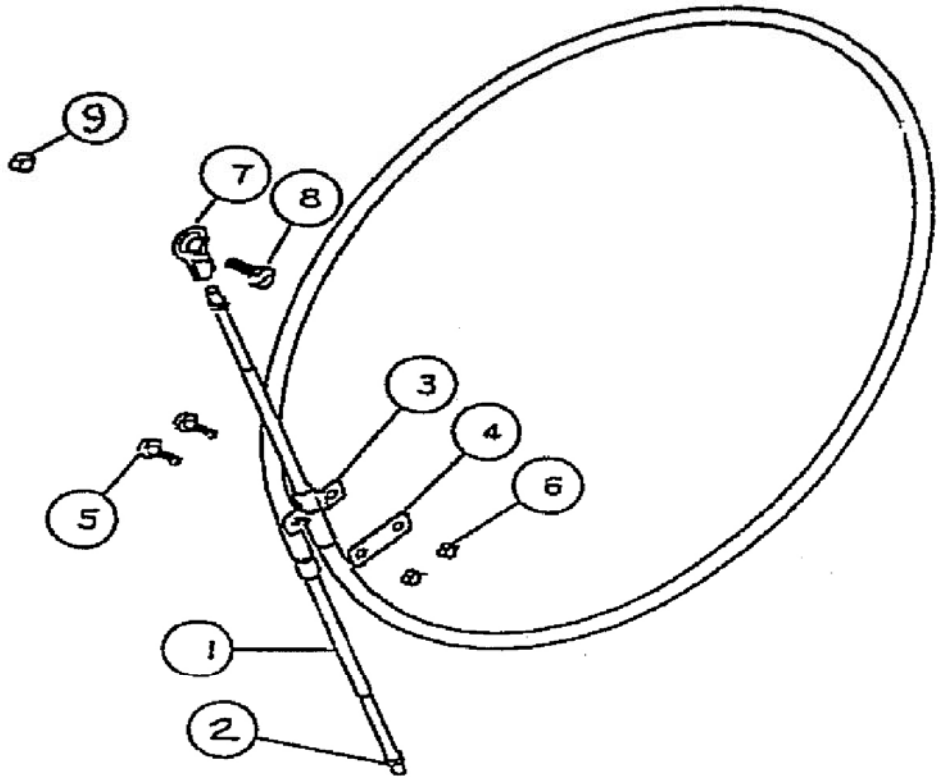

SIZE	TORQUE
1/4-20 (M6)	8-9 FT-LBS
5/16-18 (M8)	12 FT-LBS
3/8-16 (M10)	22 FT-LBS

TILLER STEERING – SEE PAGE 34.2

SHIFT CABLE ASSY 1566.1 SHORT

SHIFT CABLE ASSY 1566.2 LONG

- BEARING AND SEAL KIT #804
- REVERSE GATE KIT COMPLETE #1222.01
- REVERSE GATE HARDWARE KIT #1222NG
- INTAKE ASSEMBLY #1447.01
- INTAKE STUD KIT #1329
- IMPELLER HARDWARE KIT #947
- HARDWARE BAG #758.7
- FLUSH FITTING #1065

MEDIUM SERIES
 SHIFT CABLE ASSEMBLY
 SHIFT HANDLE ON
 STARBOARD SIDE OF TILER STEERING HANDLE
 AJS-43 1566.1
 AJS-43 1566.2

REF	QTY	PART NO.	DESCRIPTION
1	1	547.1	CABLE 4 1/2 FT MOR 33C SUPREME SHORT
2	1	547.2	CABLE 5 FT MOR 33C SUPREME LONG
3	1	543	CLAMP CHRYS 154317
4	1	542	SHIM MORSE 1035777
5	2	558	FIL HD SLOTTED 10-32 X 1 1/4
6	3	621	NYLOC 10-32
7	1	553.1	BALL END #10 X 10-32 CABLE
8	1	1567	SCREW HEX HD 10-32 X 3/4 MOD
9	1	1568	SHIM WASHER LARGE
10	1	1569	SHIM WASHER SMALL

TILLER SHIFT CABLE ASSY

YAMAHA STARTING 2006

1856 SHORT

1857 LONG

REF	QTY	PART NO.	DESCRIPTION
1	1	547.1	CABLE 4 1/2 FT MOR 33C SUPREME LONG
1	1	547.2	CABLE 5 FT MOR 33C SUPREME LONG
2	1	1851	CABLE END YAMAHA 2006 TILLER

NEUTRAL CABLE ASSEMBLY
 AA6P, HPDI, AQ, AJSM06-43
 1566.3

REF	QTY	PART NO.	DESCRIPTION
1	1	547.2	CABLE 5 FT MOR 33C SUPREME
2	2	621.1	HEX NUT 10-32 JAM
3	1	543	CLAMP CHRYS 154317
4	1	542	SHIM MORSE AO35777
5	2	561.1	SCREW #10-24 X 3/4
6	2	619	NYLOC #10-24
7	1	553.2	BALL END 1/4X10-32 CABLE
8	1	585	BOLT HEX HD 1/4-20 X 1 1/4
9	1	623	NYLOC 1/4-20