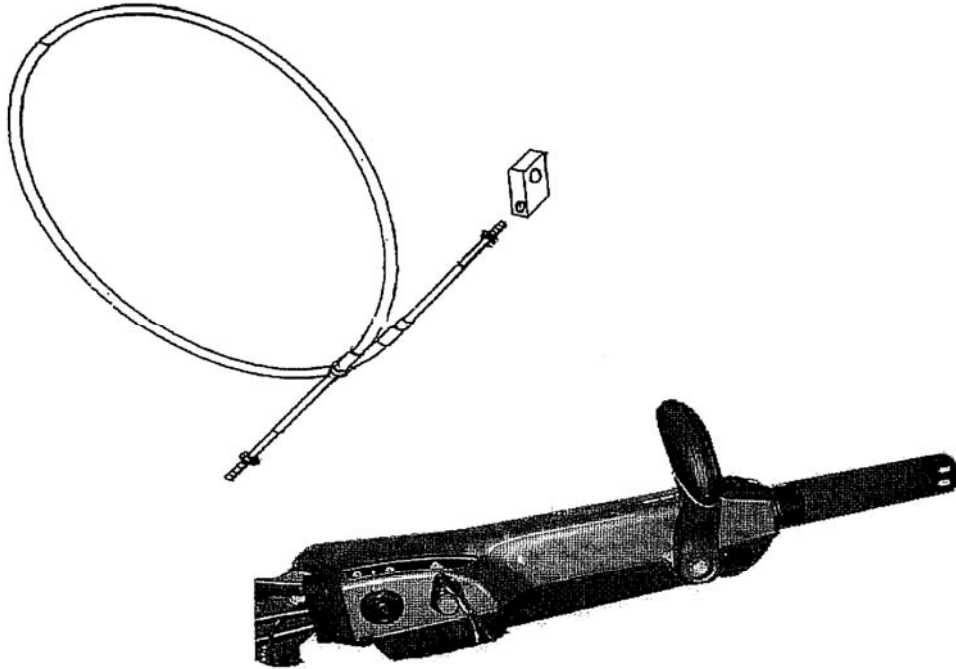

MEDIUM SERIES
 SHIFT CABLE ASSEMBLY
 SHIFT HANDLE ON
 STARBOARD SIDE OF TILER STEERING HANDLE
 AJS-43 1566.1
 AJS-43 1566.2

REF	QTY	PART NO.	DESCRIPTION
1	1	547.1	CABLE 4 1/2 FT MOR 33C SUPREME SHORT
2	1	547.2	CABLE 5 FT MOR 33C SUPREME LONG
3	1	543	CLAMP CHRYS 154317
4	1	542	SHIM MORSE 1035777
5	2	558	FIL HD SLOTTED 10-32 X 1 1/4
6	3	621	NYLOC 10-32
7	1	553.1	BALL END #10 X 10-32 CABLE
8	1	1567	SCREW HEX HD 10-32 X 3/4 MOD
9	1	1568	SHIM WASHER LARGE
10	1	1569	SHIM WASHER SMALL

TILLER SHIFT CABLE ASSY

YAMAHA STARTING 2006

1856 SHORT

1857 LONG

REF	QTY	PART NO.	DESCRIPTION
1	1	547.1	CABLE 4 1/2 FT MOR 33C SUPREME LONG
1	1	547.2	CABLE 5 FT MOR 33C SUPREME LONG
2	1	1851	CABLE END YAMAHA 2006 TILLER