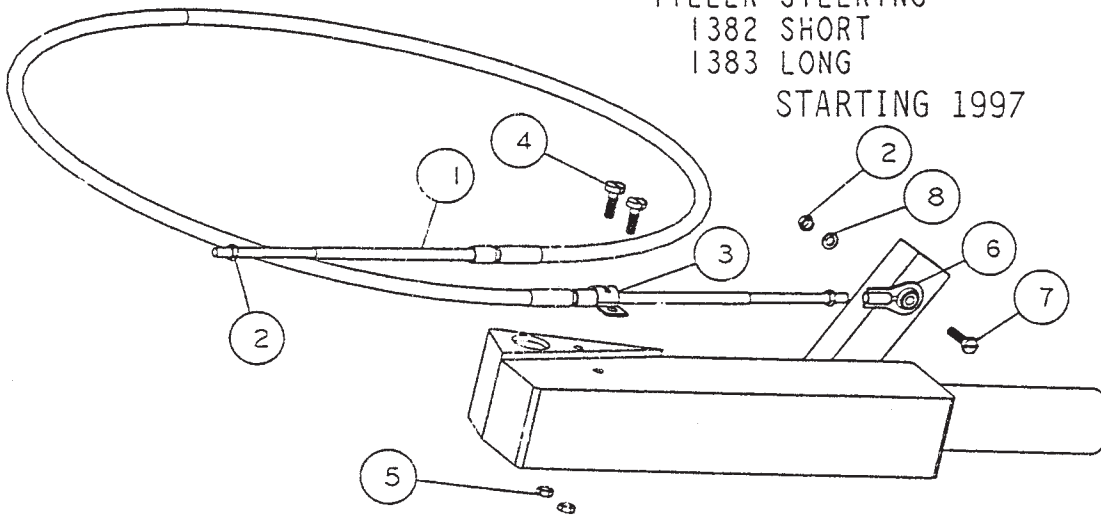

SHIFT HANDLE ON PORT SIDE OF
TILLER STEERING HANDLE-YAMAHA

SHIFT CABLE ASSEMBLY
YAMAHA MODEL AJM,Y
TILLER STEERING
1382 SHORT
1383 LONG

STARTING 1997

REF	QTY	PART NO	DESCRIPTION
1	1	547	CABLE 4 FT MOR 33C SUPREME SHORT
1	1	547.1	CABLE 4½ FT MOR 33C SUPREME LONG
2	3	621.1	HEX NUT 10-32 JAM
3	1	543	CLAMP CHRYS 154317
4	2	561	FIL HD SLOTTED 10-24 X 5/8
5	2	619	NYLOC 10-24
6	1	553.1	BALL END No. 10X10-32 CABLE
7	1	558.4	BOLT HEX HD 10-32 X 3/4
8	1	637	WASHER SPRING LOCK No. 10