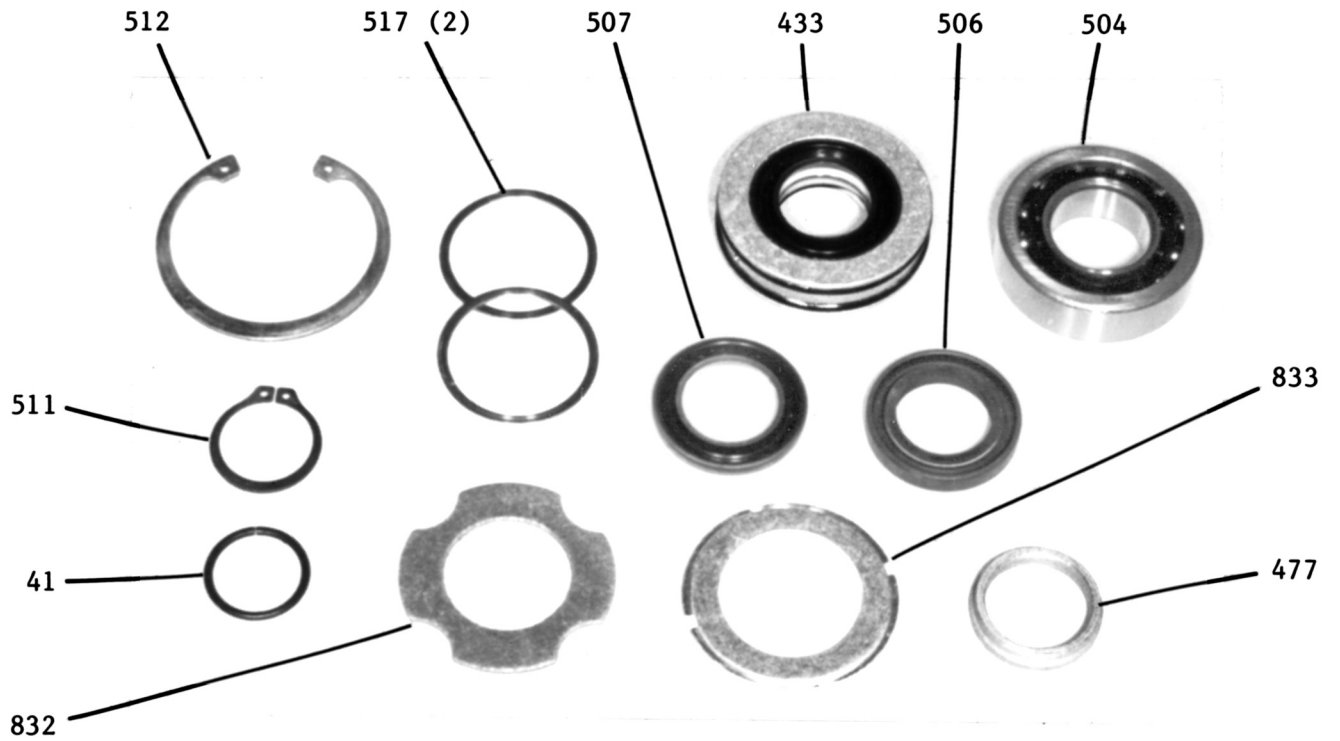

SMALL SERIES

SEAL, SNAP & "O" RING KIT 803

BEARING, SEAL, SNAP & "O" RING KIT 35

SMALL SERIES

BEARING, SEAL, SNAP & "O" RING KIT 803.1

BACKFIT KIT (converts 5205 brg. to 7205 brg.) 804