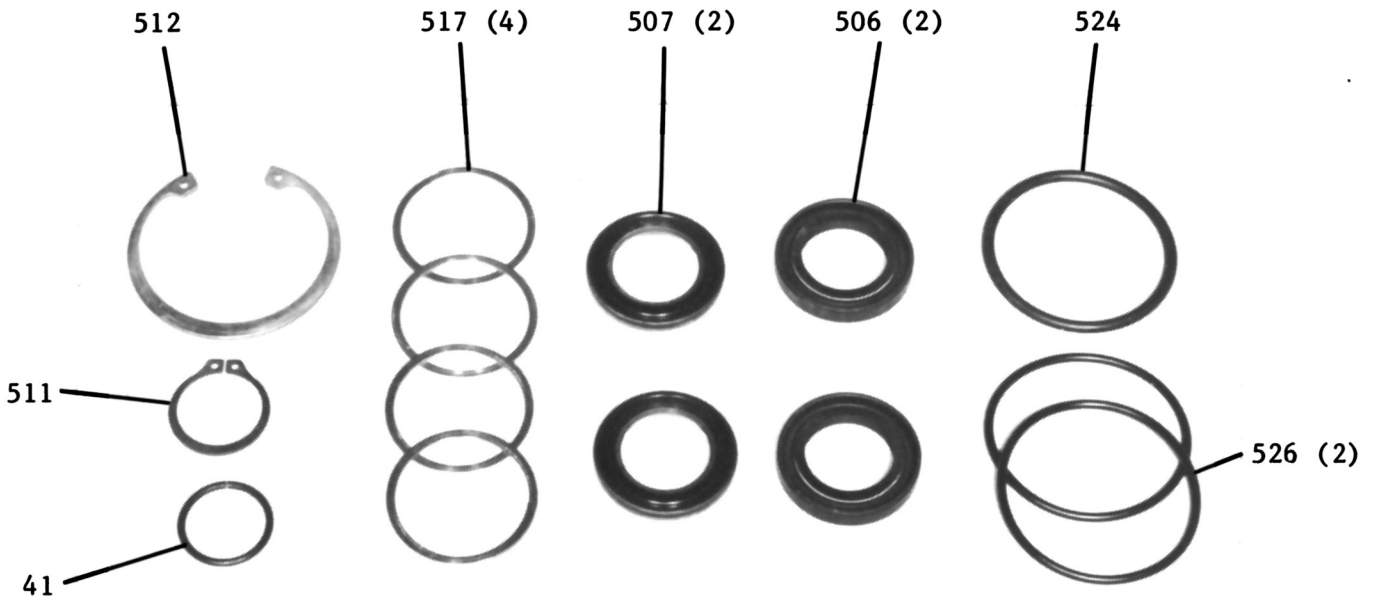

SMALL SERIES

SEAL, SNAP & "O" RING KIT 803

BEARING, SEAL, SNAP & "O" RING KIT 35

SMALL SERIES

BEARING, SEAL, SNAP & "O" RING KIT 803.1

BACKFIT KIT (converts 5205 brg. to 7205 brg.) 804