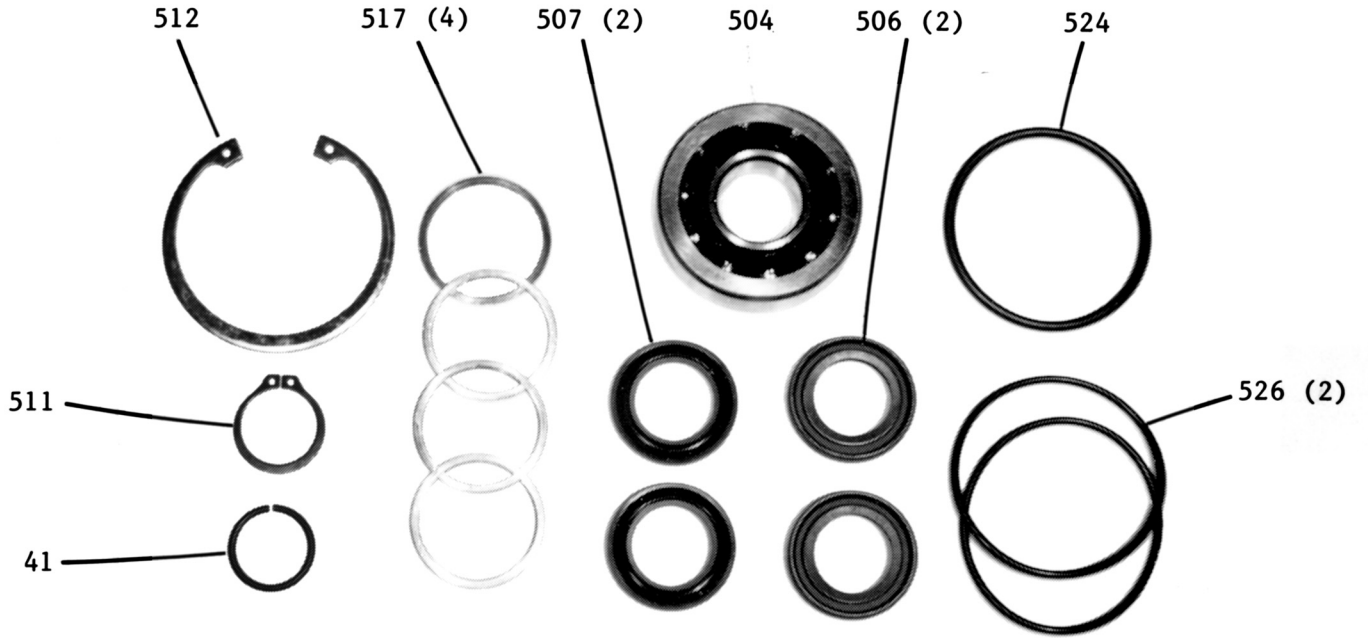

SMALL SERIES

SEAL, SNAP & "O" RING KIT 803

BEARING, SEAL, SNAP & "O" RING KIT 35

SMALL SERIES

BEARING, SEAL, SNAP & "O" RING KIT 803.1

BACKFIT KIT (converts 5205 brg. to 7205 brg.) 804