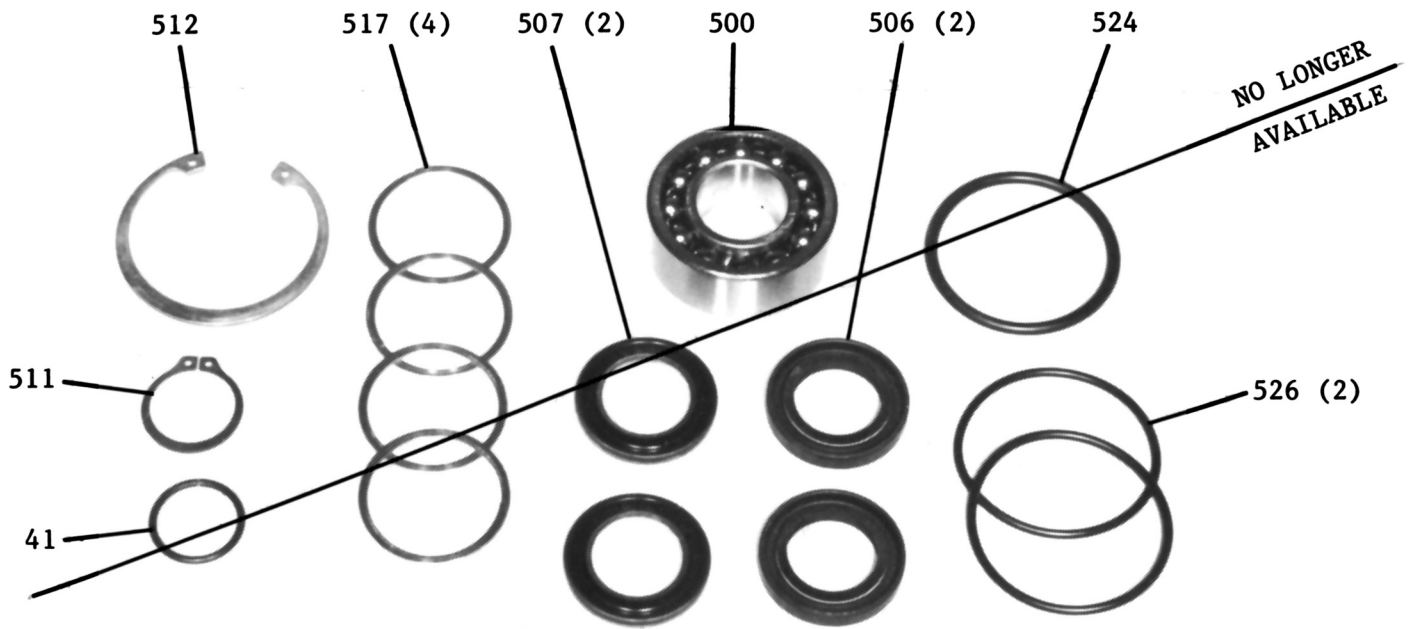

SMALL SERIES

SEAL, SNAP & "O" RING KIT 803

BEARING, SEAL, SNAP & "O" RING KIT 35

SMALL SERIES

BEARING, SEAL, SNAP & "O" RING KIT 803.1

BACKFIT KIT (converts 5205 brg. to 7205 brg.) 804