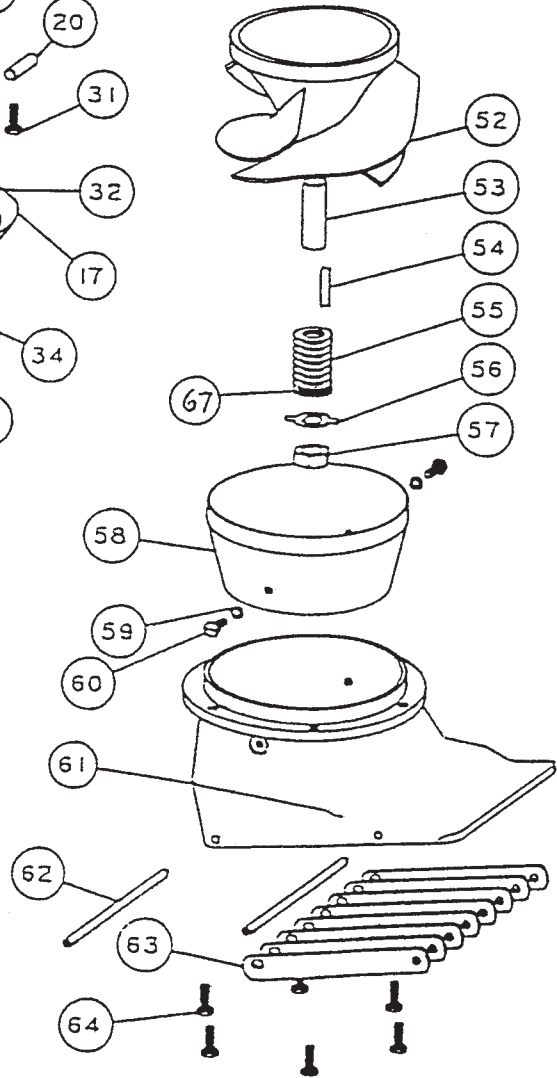

REMOTE CONTROL

REMOTE CONTROL

MODEL AE4-30

ANODE KIT 1693