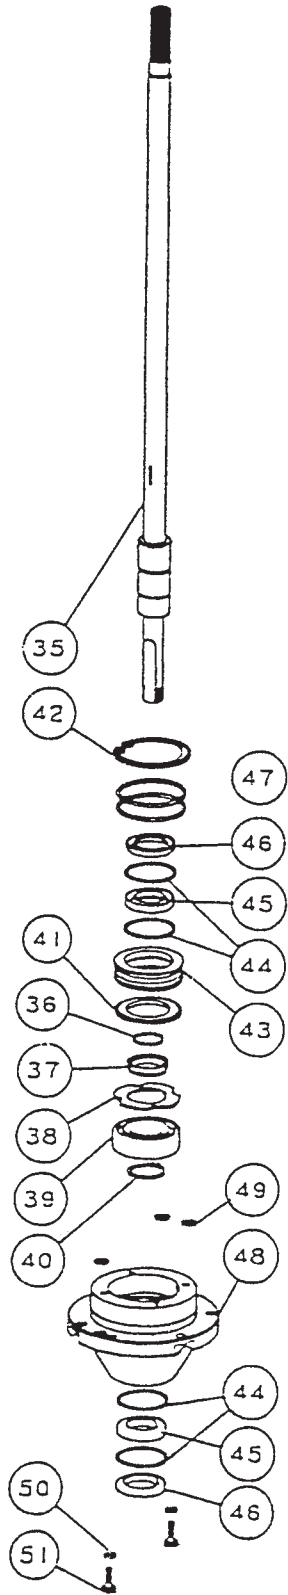

REMOTE CONTROL

REMOTE CONTROL

MODEL AE4-30

ANODE KIT 1693

MODEL AE4-30 TOHATSU / NISSAN

4 STROKE 3 CYL 25-30HP

REF	QTY	PART NO.	DESCRIPTION	REF	QTY	PART NO.	DESCRIPTION
1	1	1138	PUMP ADAPTER AE	50	2	637	WASHER SPRING LOCK #10
2	1	1139	GASKET WATER PUMP AE	51	2	561	FIL HD SLOTTED 10-24 X 5/8
3	7	635	1/4 WASHER AN960C416	52	1	414	IMPELLER 6-79 W/36.1 SLEEVE 25-30HP
4	4	581	BOLT HEX HD 1/4-20 X 2 3/4	53	1	36.1	SHAFT SLEEVE PLASTIC MEDIUM
5	1	1782	ADAPTER PLATE AE	54	1	1705	IMPELLER TEE KEY - 1/2 ROUND
6	9	640	WASHER SPRING LOCK 5/16	55	8	21	SHIM WASHER MEDIUM
7	4	595	BOLT HEX HD 5/16-18 X 2	56	1	805	NUTKEEPER MED/PKG 2 PER BAG
8	1	606	BOLT HEX HD 3/8-16 X 1 1/4	57	1	22.1	SHAFT NUT 5/8-18 BRASS
		11470	VOLUTE WITH GATE AE			1 224.2	INTAKE ASSY 6 WITH GRILL & LINER
9	1	1148	VOLUTE WITH EXHAUST TUBE AE	58	1	855	LINER 6 W/HARDWARE
10	1	221	EXHAUST TUBE SMALL 1 1/2	59	2	638	WASHER SPRING LOCK 1/4
11	1	847	CLIP EXHAUST TUBE 3/4	60	2	572	BOLT HEX HD 1/4-20 X 5/8
12	2	621	NYLOC 10-32	61	1	853	INTAKE PAINTED ONLY
13	1	975	LUBE HOSE ASSY	62	2	216	GRILL ROD SMALL
14	1	539	ZIRC FITTING 1/4-28	63	8	215	GRILL BAR SMALL
15	1	550	GREASE GUN	64	7	573	BOLT HEX HD 1/4-20 X 3/4
16	1	552	GREASE 10 OZ TUBE 630-AA	65	1	597.1	BOLT HEX HD 5/16-18 X 1 3/4
17	1	1355	REVERSE GATE SMALL	66	2	572	BOLT HEX HD 1/4-20 X 5/8
18	2	535	NYLINER 3/8 ID X 11/16	67	1	1718	TORSIONAL DAMPER 5/8
19	1	1177	SPRING GATE PIVOT 3/8	68	1	625	NYLOC 5/16-18
20	2	821	PIN GATE PIVOT 3/8 SMALL	69	1	1780	SHIFT GUIDE ROD
21	1	1043	SHAFT ROLLER	70	1	1781	SHIFT GUIDE BUSHING
22	2	624	NYLOC 1/4-28	71	1	171	BRACKET ASSY MORSE W/CLAMP & HARDWARE
23	1	1042	ROLLER ASSY	72	1	553.2	BALL END 1/4X10-32 CABLE
24	4	591	BOLT HEX HD M8-1.25 X 30MM	73	1	623	NYLOC 1/4-20
25	1	1035	SHIFT CAM MEDIUM				
26	1	1037	BUSHING CAM				
27	1	1038	WASHER CAM				
28	2	1039	SHIM-CAM				
29	1	1036	CAM ECCENTRIC DRILLED				
30	1	574.1	BOLT HEX HD 1/4-20 X 1 PATCH				
31	2	574	BOLT HEX HD 1/4-20 X 3/4 PATCH				
32	1	1170	SPRING GATE BUMPER				
33	1	1169	GATE BUMPER				
34	1	559.2	FIL HD SLOTTED 10-32 X 1/4 PATCH				
35	1	1776	SHAFT ONLY, AE4-30, 14T, 22-7/16 LG.				
		1777	SHAFT ASSY COMPLETE, AE4-30, 14T				
35	1	1797	SHAFT ONLY, AE4L-30, 14T, 27-7/16 LG.				
		1798	SHAFT ASSY COMPLETE, AE4L-30, 14T				
36	1	41	SHAFT BEARING THRUST RING				
37	1	477	COLLAR BACKFIT 7205				
38	1	1536	THRUST WASHER				
39	1	504	BEARING 7205B-UA				
40	1	511	TRUARC 5100-98				
41	1	1535	SPACER				
42	1	512	TRUARC N5002-212ZD				
43	1	433	UPPER SEAL CARRIER W/SEALS & O RINGS				
44	4	517	SPIROLOX RR-150S				
45	2	506	SEAL INNER				
46	2	507	SEAL OUTER 6324-S				
47	2	526	O RING 568-135 3/32X1 15/16X2 1/8				
48	1	1166	BEARING CARRIER W/SEALS & O RINGS AE				
49	3	521	O RING 568-011 1/16X5/16X7/16				