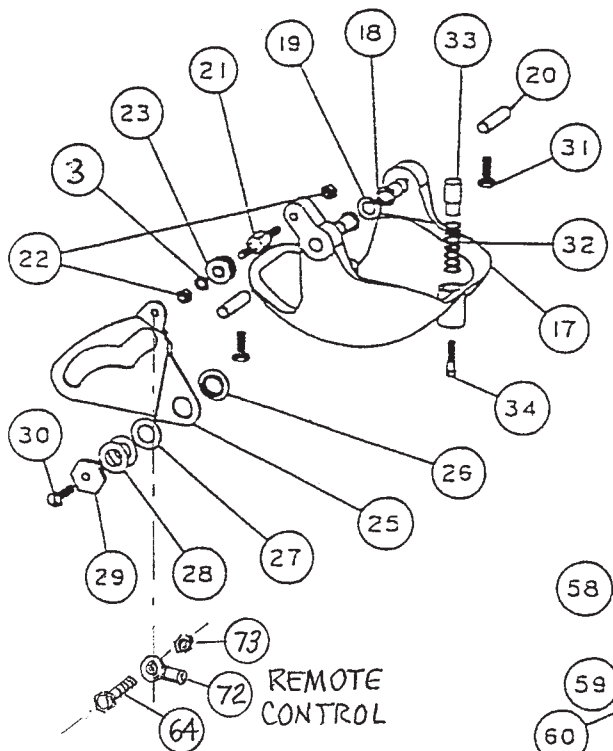

REMOTE CONTROL

REMOTE CONTROL

MODEL AE4-30

ANODE KIT 1693